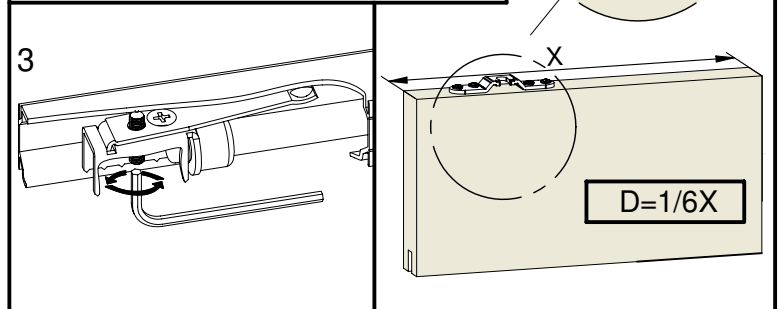

saheco

SF-A81

SOBREPUESTA / RAISED PLATE / PLATINE SUPERPOSÉE

Poligono Industrial Foradada - 08580 - Sant Quirze de Besora (Barcelona)
Telf. 34-93.852.92.23, Fax.34-93.852.91.59

Export. Telf. 34-93.852.96.15, Fax.34-93.852.91.76
e-mail: saheco@saheco.com
web: www.saheco.com

GRUPO
TORREMAT

A.max = H-50
A.min = H-56

A.max = H-50
A.min = H-56