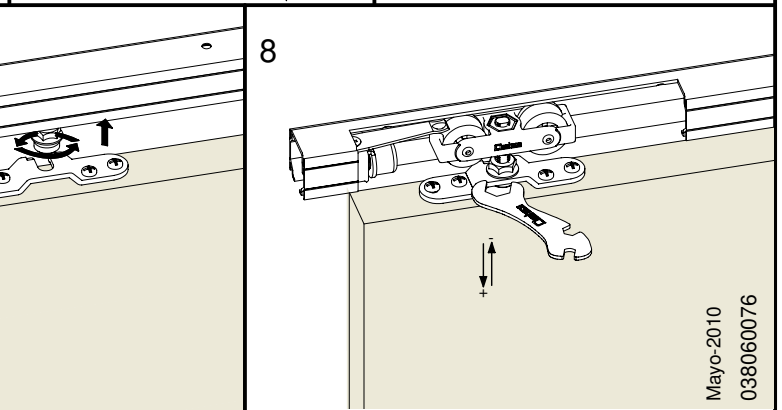

saheco

SF-A81

SOBREPUESTA / RAISED PLATE / PLATINE SUPERPOSÉE

Poligono Industrial Foradada - 08580 - Sant Quirze de Besora (Barcelona)
Telf. 34-93.852.92.23, Fax.34-93.852.91.59

Export. Telf. 34-93.852.96.15, Fax.34-93.852.91.76
e-mail: saheco@saheco.com
web: www.saheco.com

GRUPO
TORREMAT

A.max = H-50
A.min = H-56

A.max = H-50
A.min = H-56