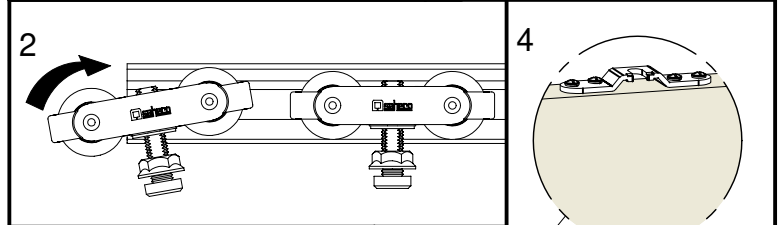

saheco

SF-A81

SOBREPUESTA / RAISED PLATE / PLATINE SUPERPOSÉE

Poligono Industrial Foradada - 08580 - Sant Quirze de Besora (Barcelona)
Telf. 34-93.852.92.23, Fax.34-93.852.91.59

Export. Telf. 34-93.852.96.15, Fax.34-93.852.91.76
e-mail: saheco@saheco.com
web: www.saheco.com

GRUPO
TORREMAT

A.max = H-50
A.min = H-56

A.max = H-50
A.min = H-56