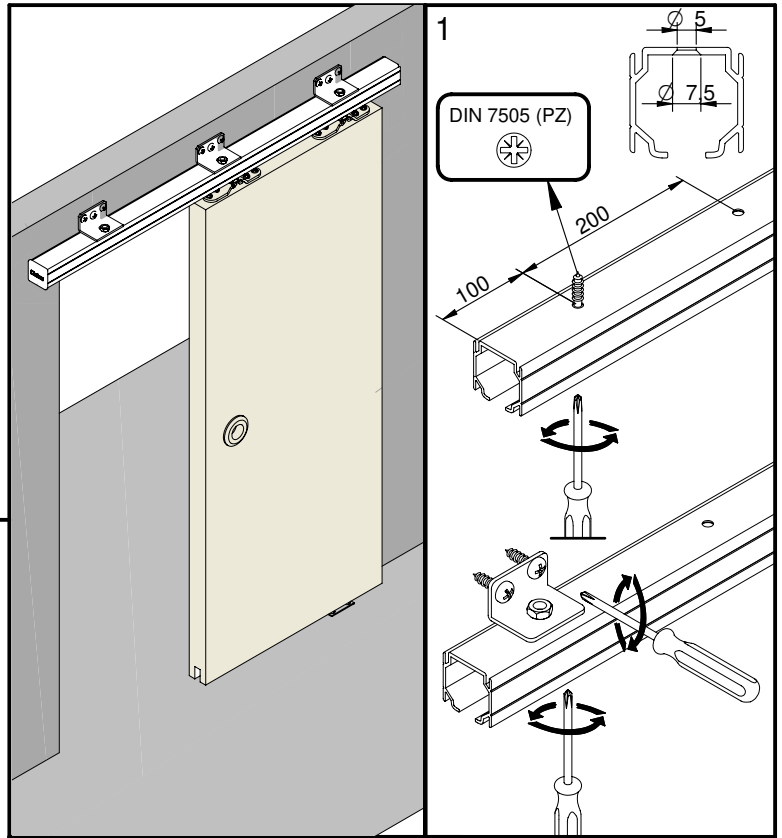

saheco

SF-A81

SOBREPUESTA / RAISED PLATE / PLATINE SUPERPOSÉE

Poligono Industrial Foradada - 08580 - Sant Quirze de Besora (Barcelona)
Telf. 34-93.852.92.23, Fax.34-93.852.91.59

Export. Telf. 34-93.852.96.15, Fax.34-93.852.91.76
e-mail: saheco@saheco.com
web: www.saheco.com

GRUPO
TORREMAT

A.max = H-50
A.min = H-56

A.max = H-50
A.min = H-56