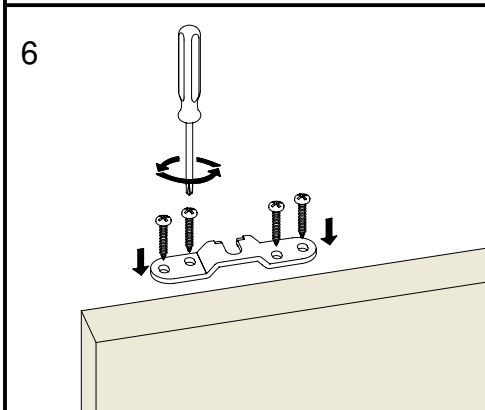

Mayco-2010
038060076

صنع في السوق الأوروبية

Made in Spain