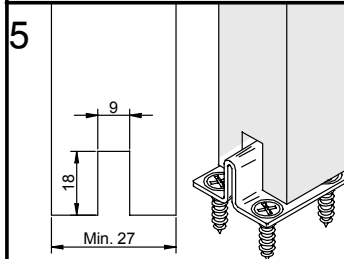

038060271

Made in Spain