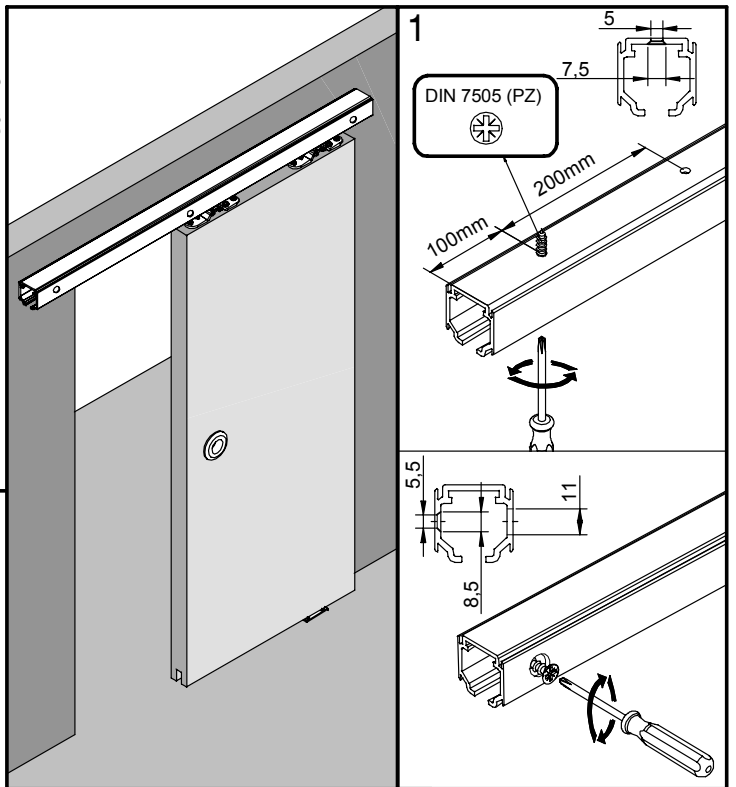

saheco

Jul-2012

SF-A121

SOBREPUESTA / RAISED PLATE / PLATINE SUPERPOSÉE

Poligono Industrial Foradada - 08580 - Sant Quirze de Besora (Barcelona)

Telf. 34-93.852.92.23, Fax.34-93.852.91.59

Export. Telf. 34-93.852.96.15, Fax.34-93.852.91.76

e-mail: saheco@saheco.com

web: www.saheco.com

GRUPO
TORREMAT

038060271

Made in Spain