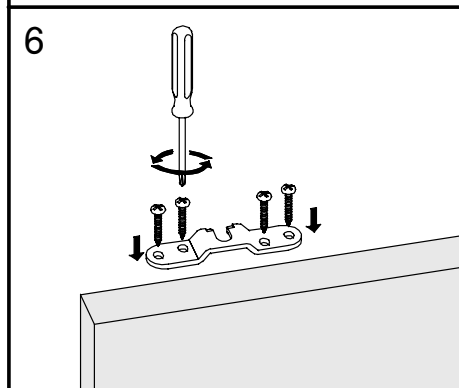

saheco

Jul-2012

SF-A121

SOBREPUESTA / RAISED PLATE / PLATINE SUPERPOSÉE

Poligono Industrial Foradada - 08580 - Sant Quirze de Besora (Barcelona)

Telf. 34-93.852.92.23, Fax.34-93.852.91.59

Export. Telf. 34-93.852.96.15, Fax.34-93.852.91.76

e-mail: saheco@saheco.com

web: www.saheco.com

GRUPO
TORREMAT

038060271

Made in Spain