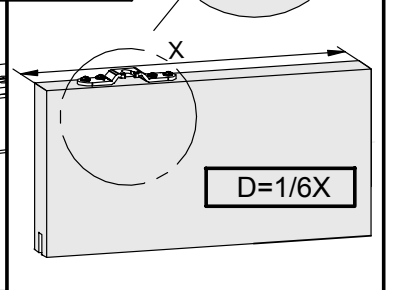

saheco

Jul-2012

SF-A121

SOBREPUESTA / RAISED PLATE / PLATINE SUPERPOSÉE

Poligono Industrial Foradada - 08580 - Sant Quirze de Besora (Barcelona)

Telf. 34-93.852.92.23, Fax.34-93.852.91.59

Export. Telf. 34-93.852.96.15, Fax.34-93.852.91.76

e-mail: saheco@saheco.com

web: www.saheco.com

GRUPO
TORREMAT

038060271

Made in Spain