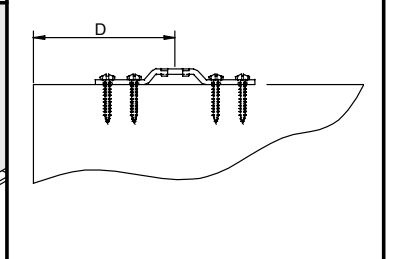

038060271

Made in Spain