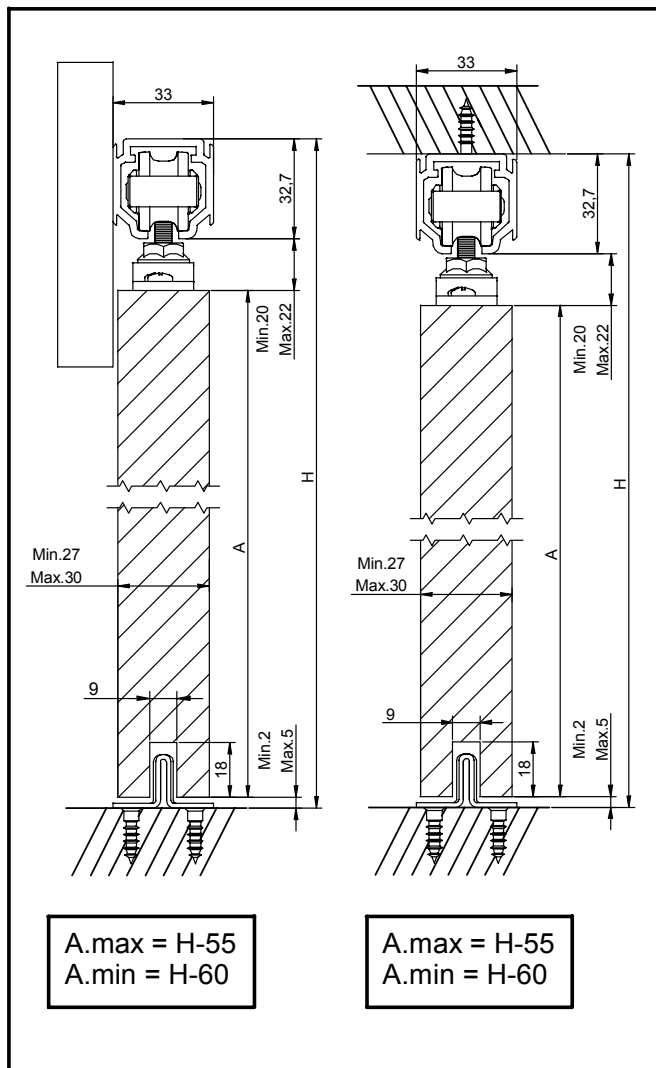

saheco

Jul-2012

SF-A121

SOBREPUESTA / RAISED PLATE / PLATINE SUPERPOSÉE

Poligono Industrial Foradada - 08580 - Sant Quirze de Besora (Barcelona)

Telf. 34-93.852.92.23, Fax.34-93.852.91.59

Export. Telf. 34-93.852.96.15, Fax.34-93.852.91.76

e-mail: saheco@saheco.com

web: www.saheco.com

GRUPO
TORREMAT

038060271

Made in Spain