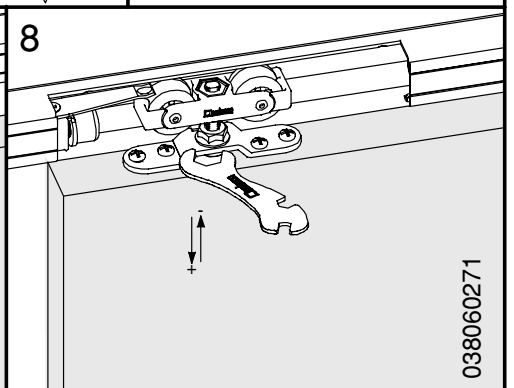

saheco

Jul-2012

SF-A121

SOBREPUESTA / RAISED PLATE / PLATINE SUPERPOSÉE

Poligono Industrial Foradada - 08580 - Sant Quirze de Besora (Barcelona)

Telf. 34-93.852.92.23, Fax.34-93.852.91.59

Export. Telf. 34-93.852.96.15, Fax.34-93.852.91.76

e-mail: saheco@saheco.com

web: www.saheco.com

GRUPO
TORREMAT

038060271

Made in Spain