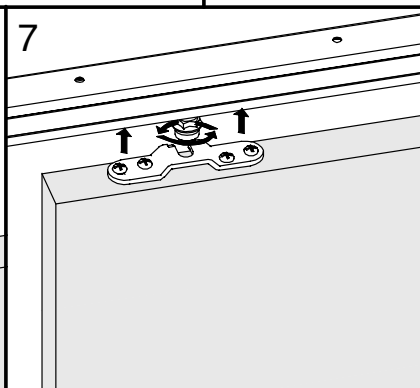

saheco

Jul-2012

SF-A121

SOBREPUESTA / RAISED PLATE / PLATINE SUPERPOSÉE

Poligono Industrial Foradada - 08580 - Sant Quirze de Besora (Barcelona)

Telf. 34-93.852.92.23, Fax.34-93.852.91.59

Export. Telf. 34-93.852.96.15, Fax.34-93.852.91.76

e-mail: saheco@saheco.com

web: www.saheco.com

GRUPO
TORREMAT

038060271

Made in Spain